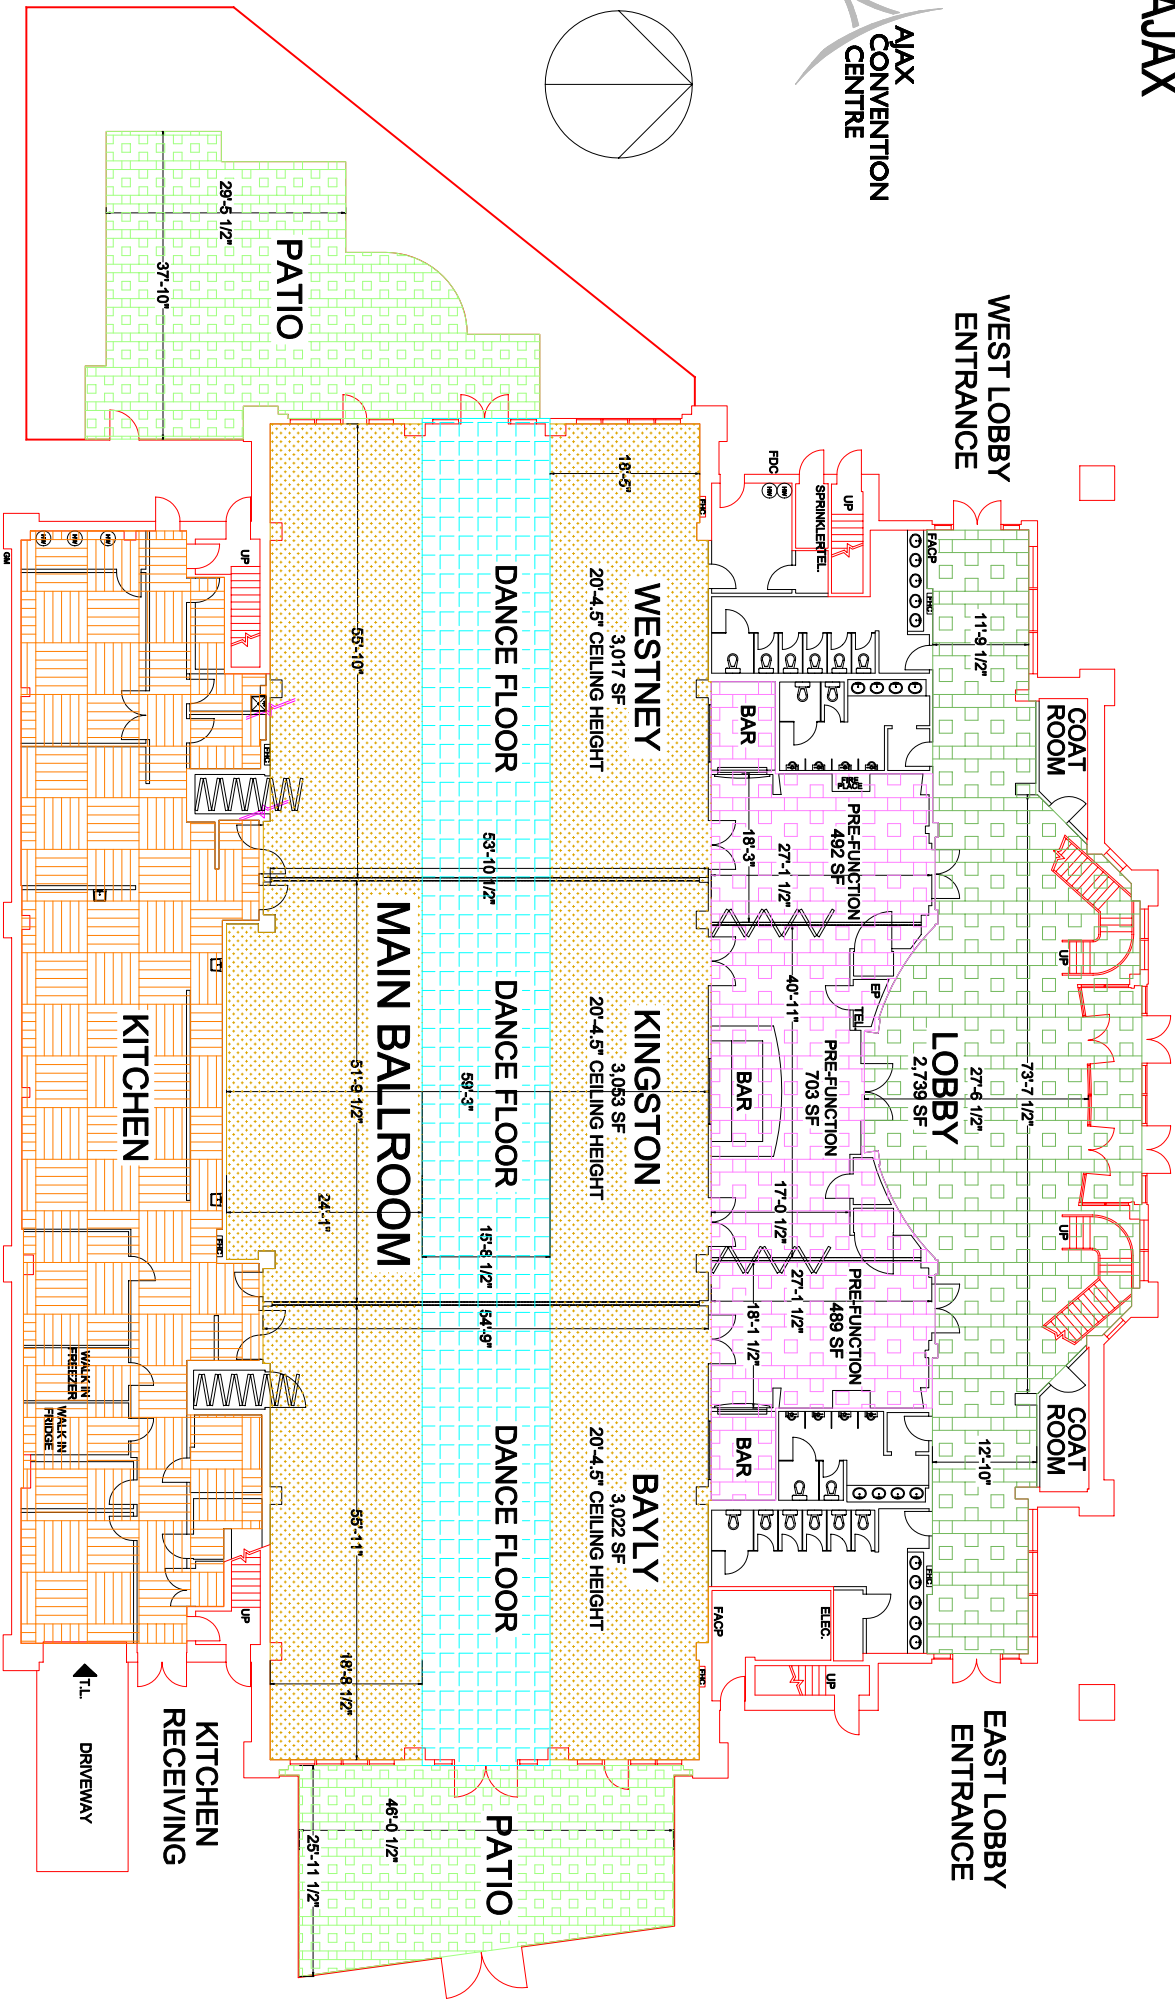

# MAIN FLOOR AJAX CONVENTION CENTRE 550 BECK CRESCENT AJAX

MAIN ENTRANCE

WEST LOBBY  
ENTRANCE

EAST LOBBY  
ENTRANCE

COAT ROOM

COAT ROOM

LOBBY  
2,739 SF

WESTNEY  
3,017 SF  
20'-4.5" CEILING HEIGHT

KINGSTON  
3,053 SF  
20'-4.5" CEILING HEIGHT

BAYLY  
3,022 SF  
20'-4.5" CEILING HEIGHT

PATIO

PATIO

KITCHEN

KITCHEN  
RECEIVING

DRIVEWAY